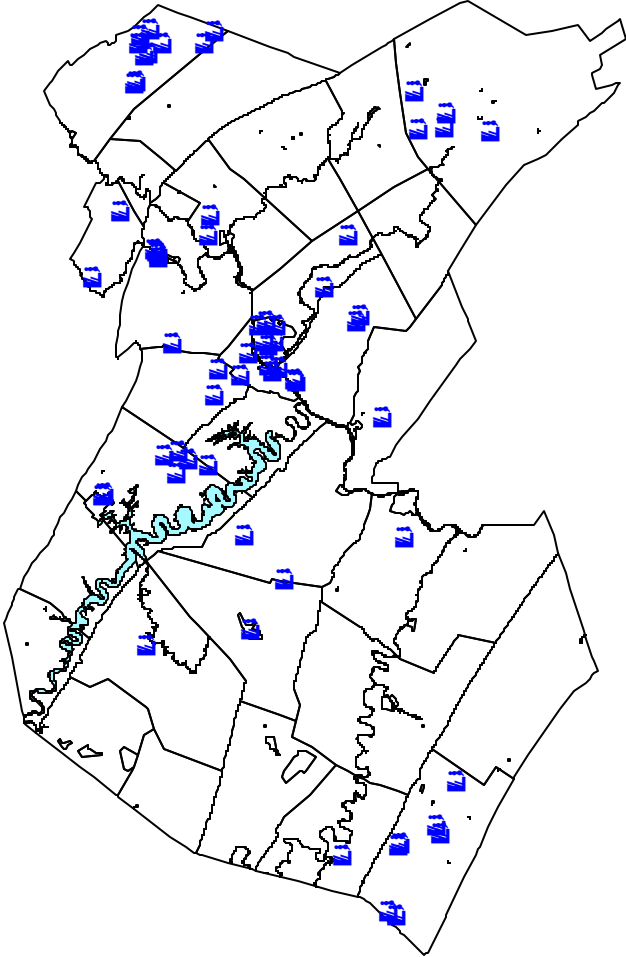

Major Land Development Activity

Minor Land Development Activity

Land Developments Reviewed in 2000

-  Major Land Development
-  Minor Land Development

2000 Land Development Activity Huntingdon County, Pennsylvania

Prepared by; Huntingdon County Planning Commission
1/23/01

0 4 8 12 16 Miles