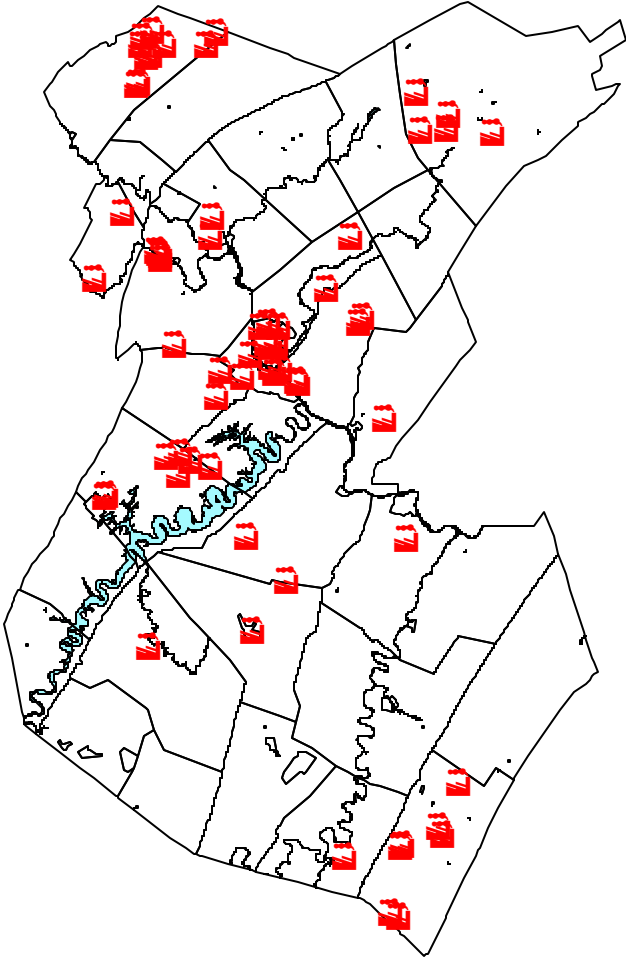

Major Land Development Activity

Minor Land Development Activity

Land Developments Reviewed in 2000

-  Major Land Development
-  Minor Land Development

2000 Land Development Activity Huntingdon County, Pennsylvania

Prepared by; Huntingdon County Planning Commission
1/23/01

0 4 8 12 16 Miles